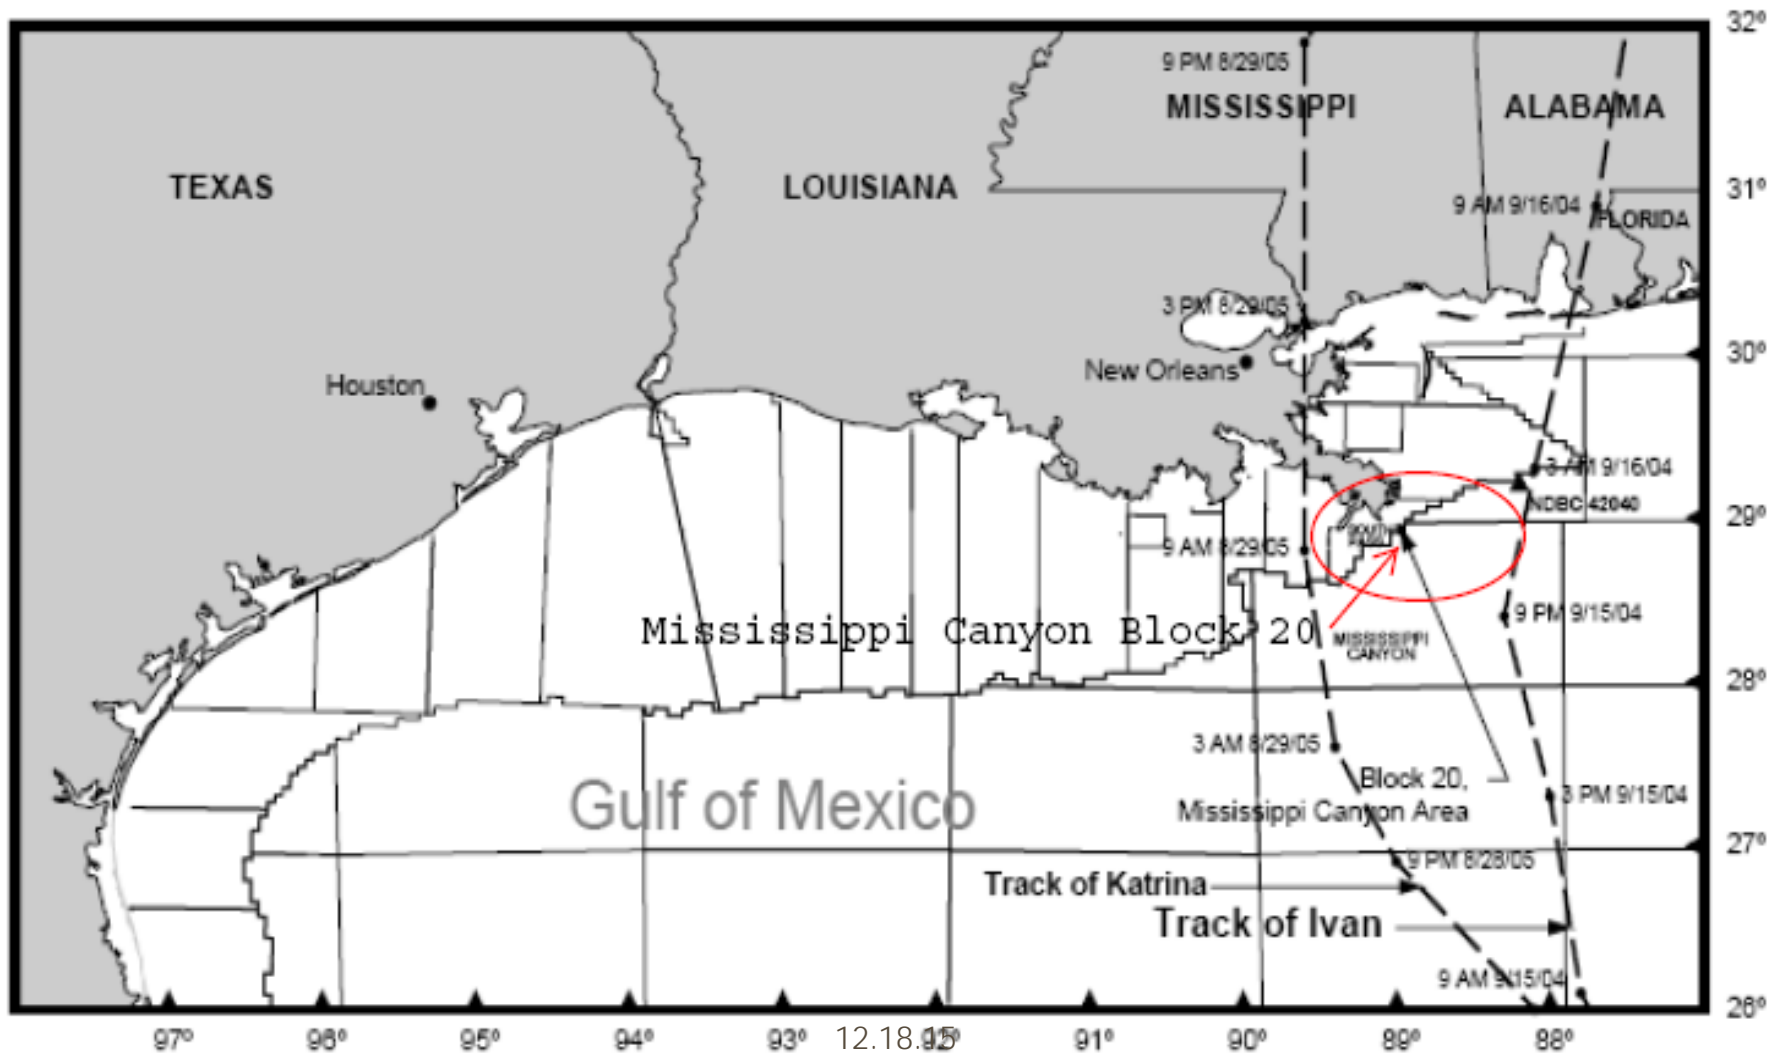

# TAYLOR ENERGY COMPANY LLC

MISSISSIPPI CANYON 20

# PLATFORM LOCATION

12.18.15

12.18.15